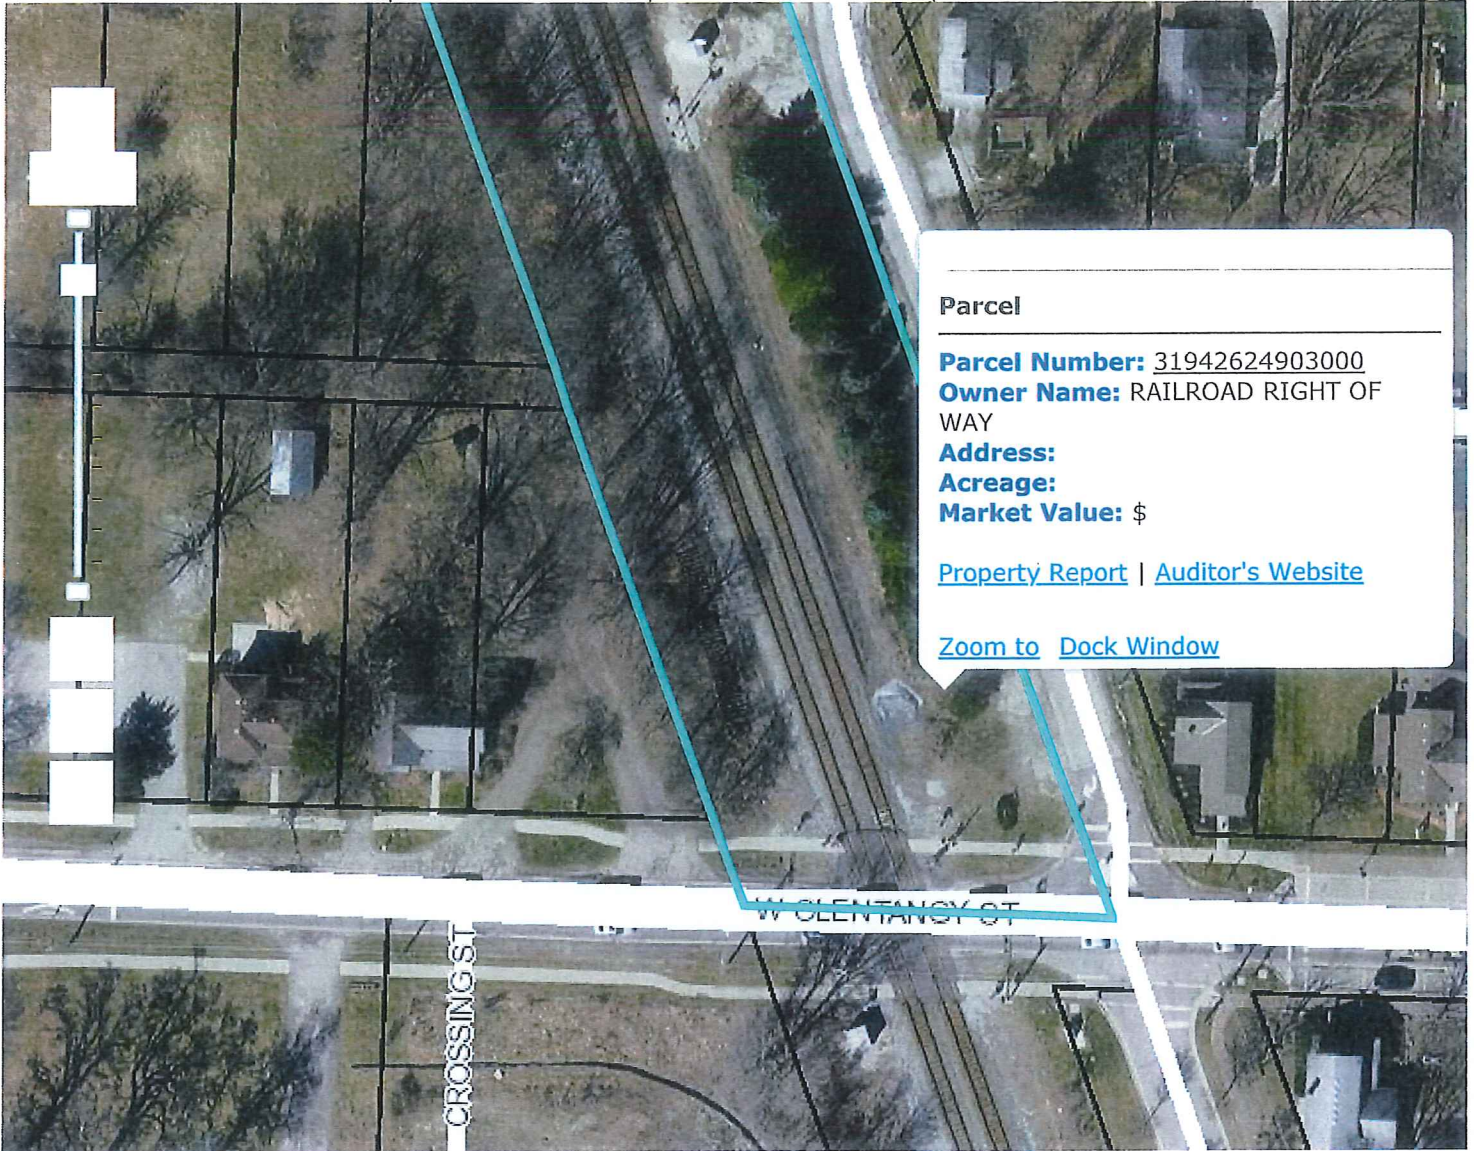

Select Property Search

Advanced Search

Subdivision Search

Intersection Search

Printing

Links

Parcel

Parcel Number: 31942624903000
Owner Name: RAILROAD RIGHT OF WAY
Address:
Acreeage:
Market Value: $

[Property Report](#) | [Auditor's Website](#)

[Zoom to](#) [Dock Window](#)

1 result

1

[31942601025000](#) | MCCLURG PROPERTIES LLC |

RECEIVED

JAN 03 2019

CITY OF POWELL

60ft

Export as: [TXT](#) [CSV](#) [PDF](#) [Labels](#)

[Click here for Legal Disclaimer](#)