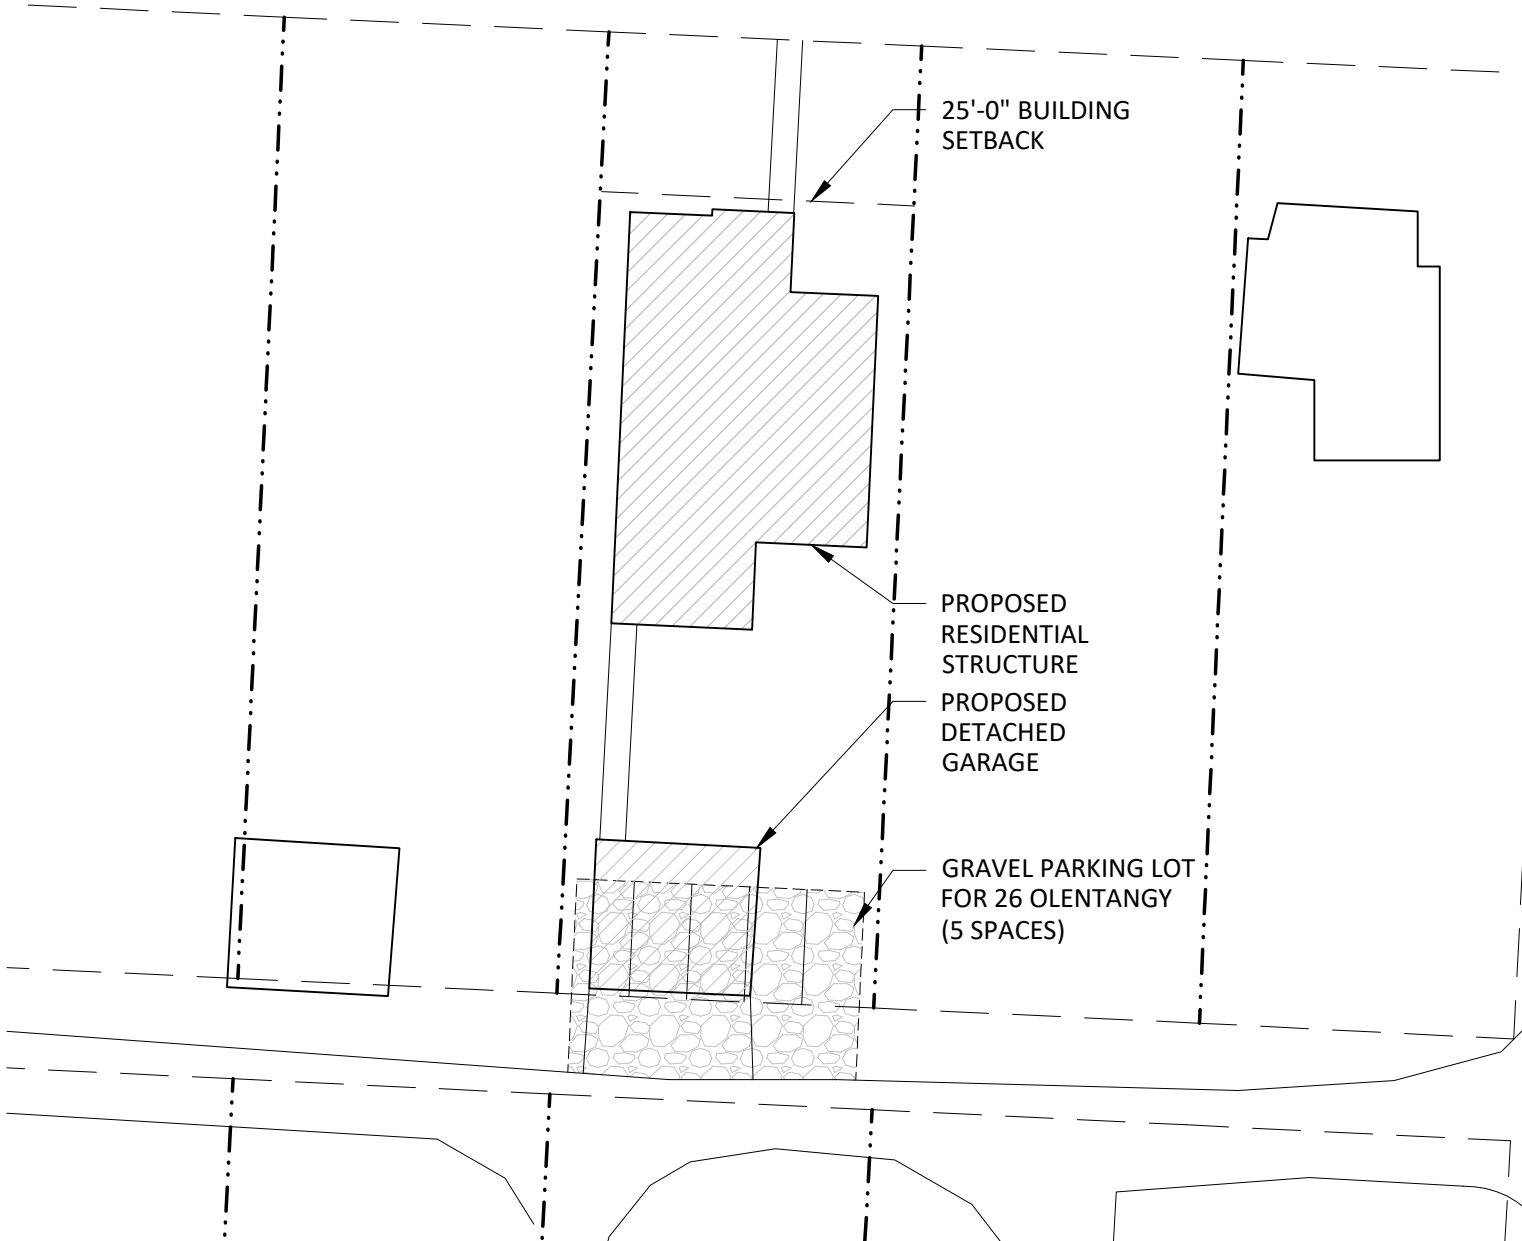

architectural site plan 55 scioto street
1" = 30'-0" powell ohio 43065

SD-1

project
16-002

12/7/2018 11:40 AM