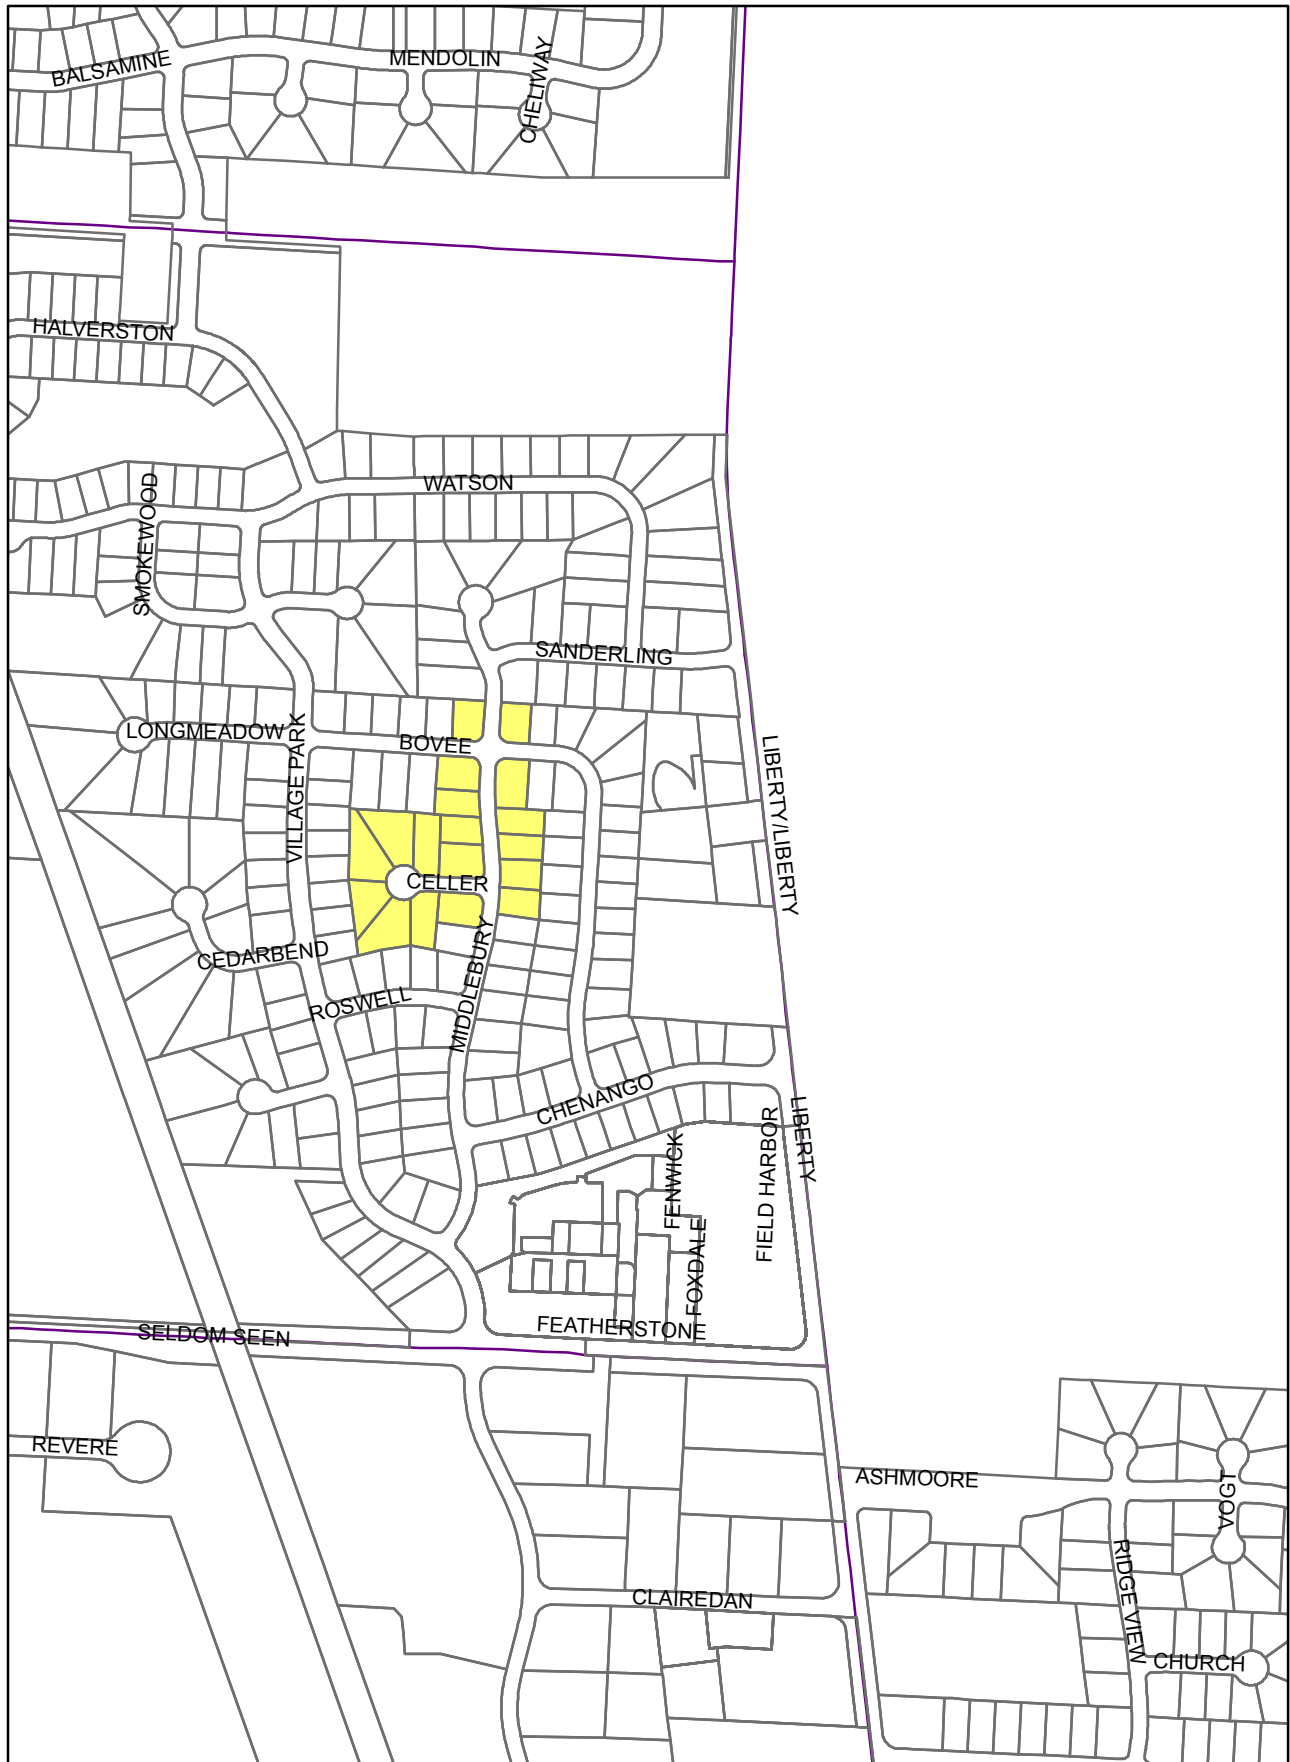

# 2017 Sidewalk Program Primary Area

CITY OF POWELL  
Resolution 2017-02  
Exhibit B

Exhibit B