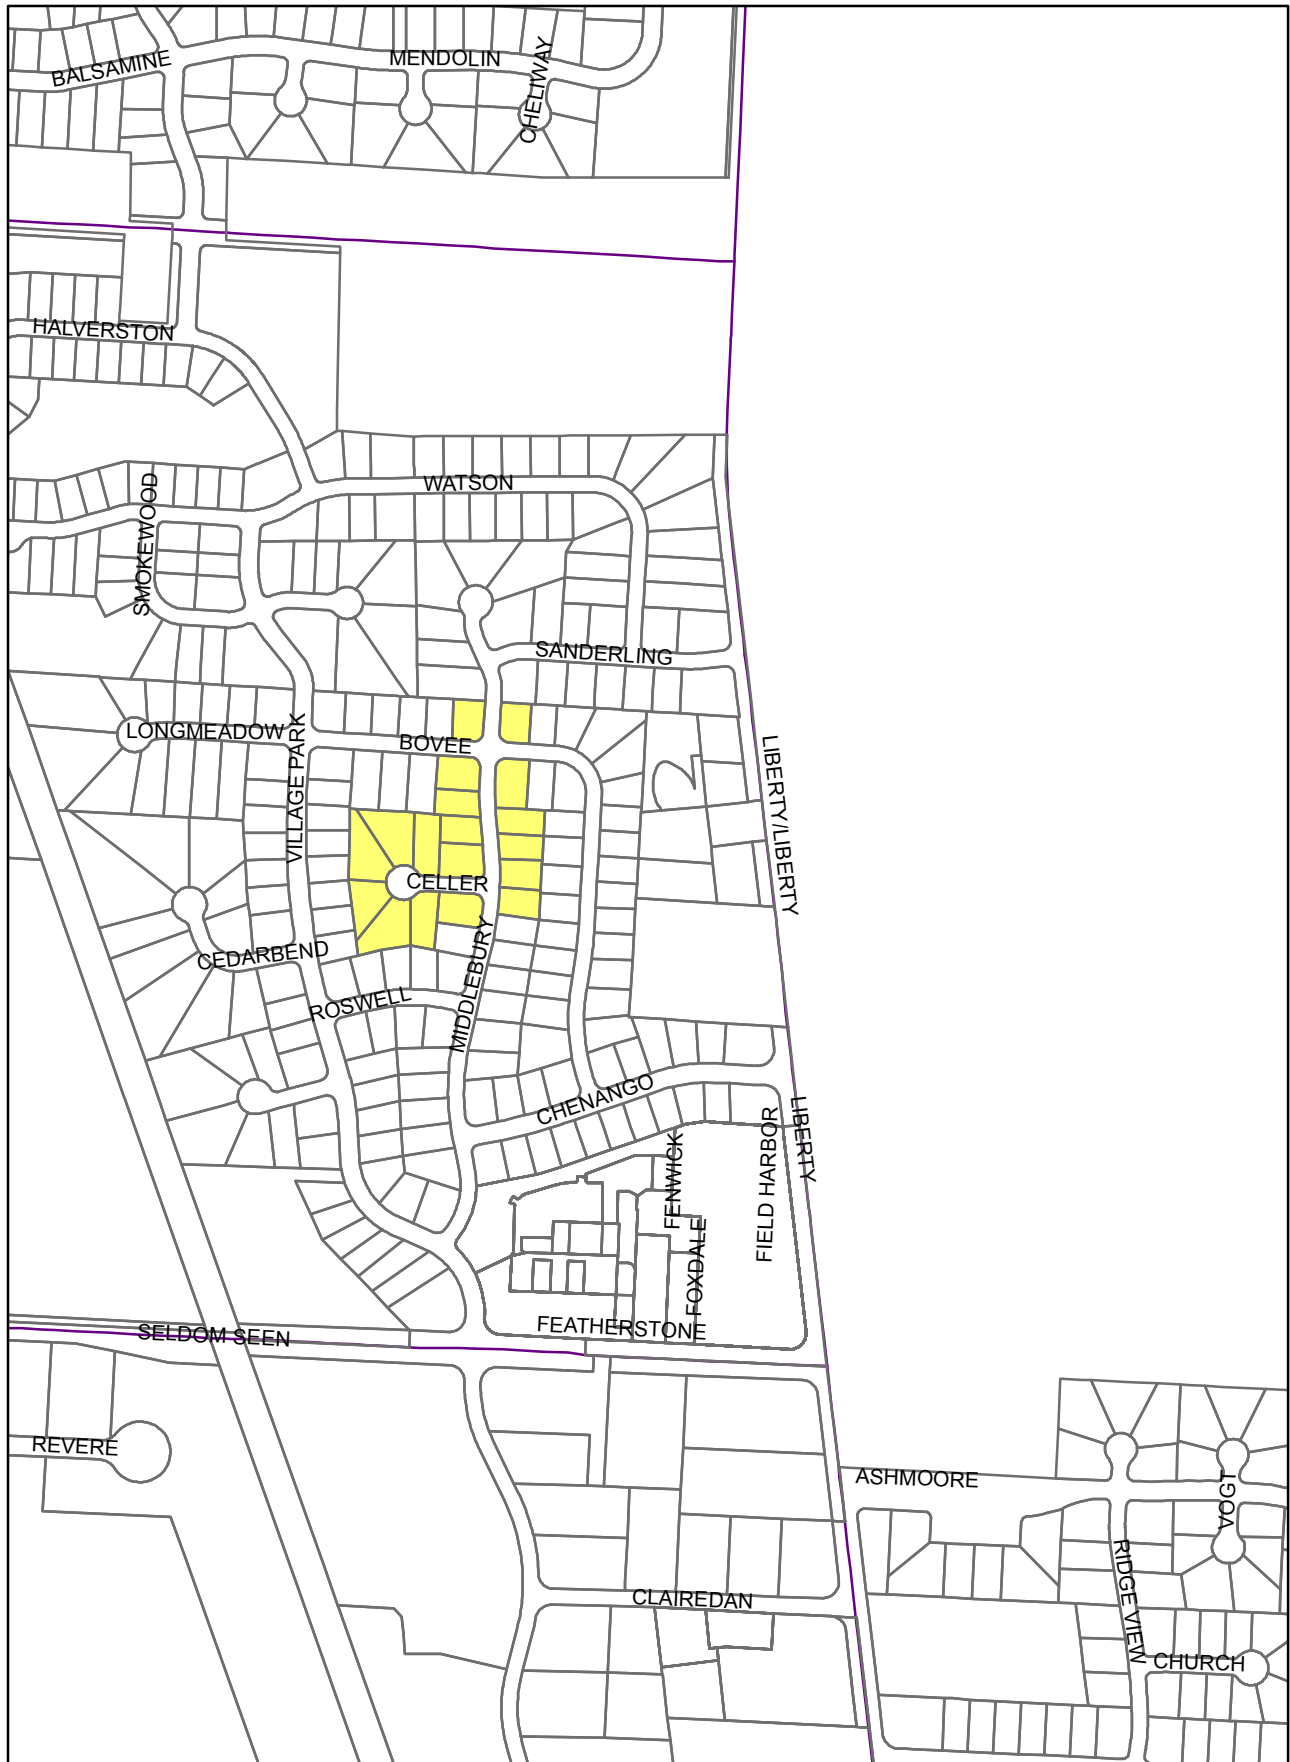

2017 Sidewalk Program Primary Area

CITY OF POWELL
Resolution 2017-02
Exhibit B

Exhibit B