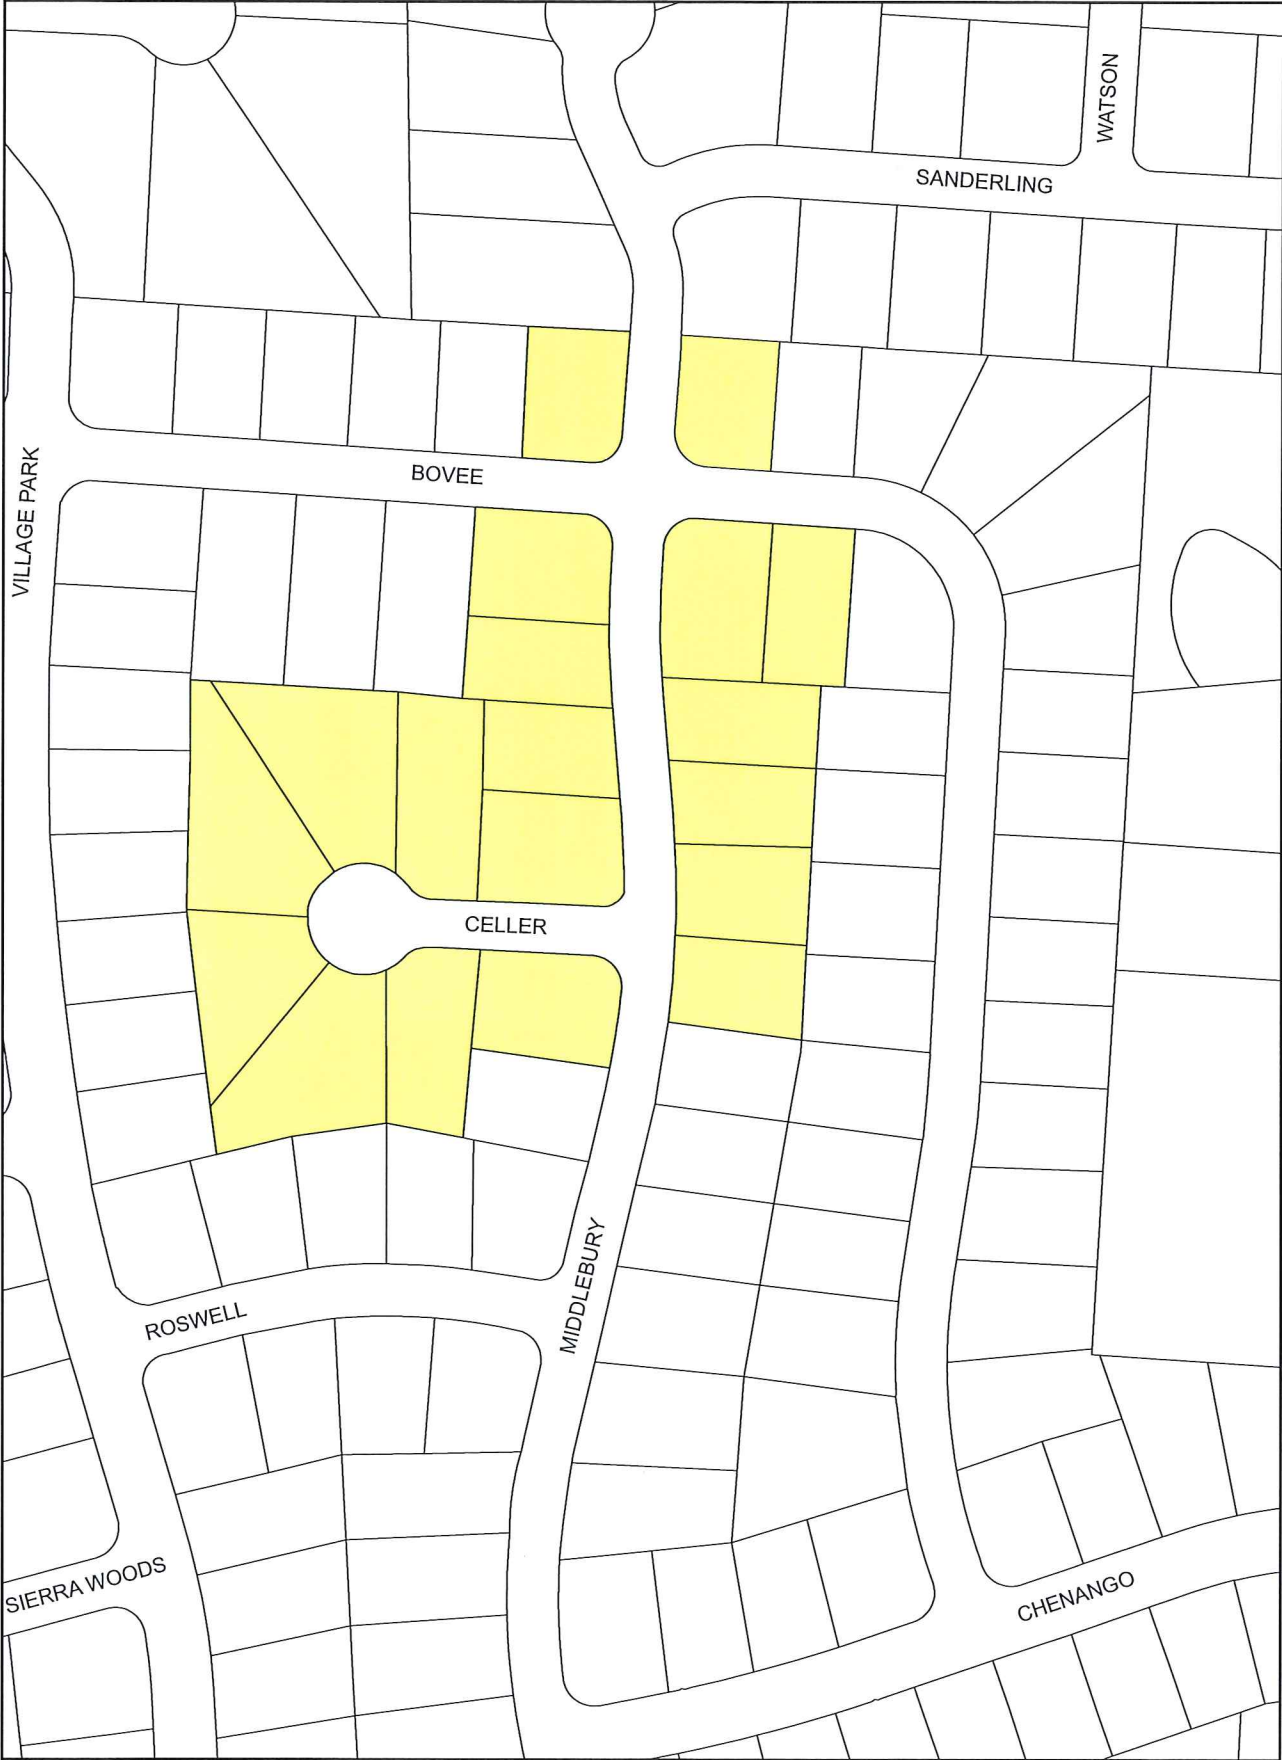

2016 Sidewalk Program Primary Area

CITY OF POWELL
Resolution 2016-12
Exhibit B

Exhibit B