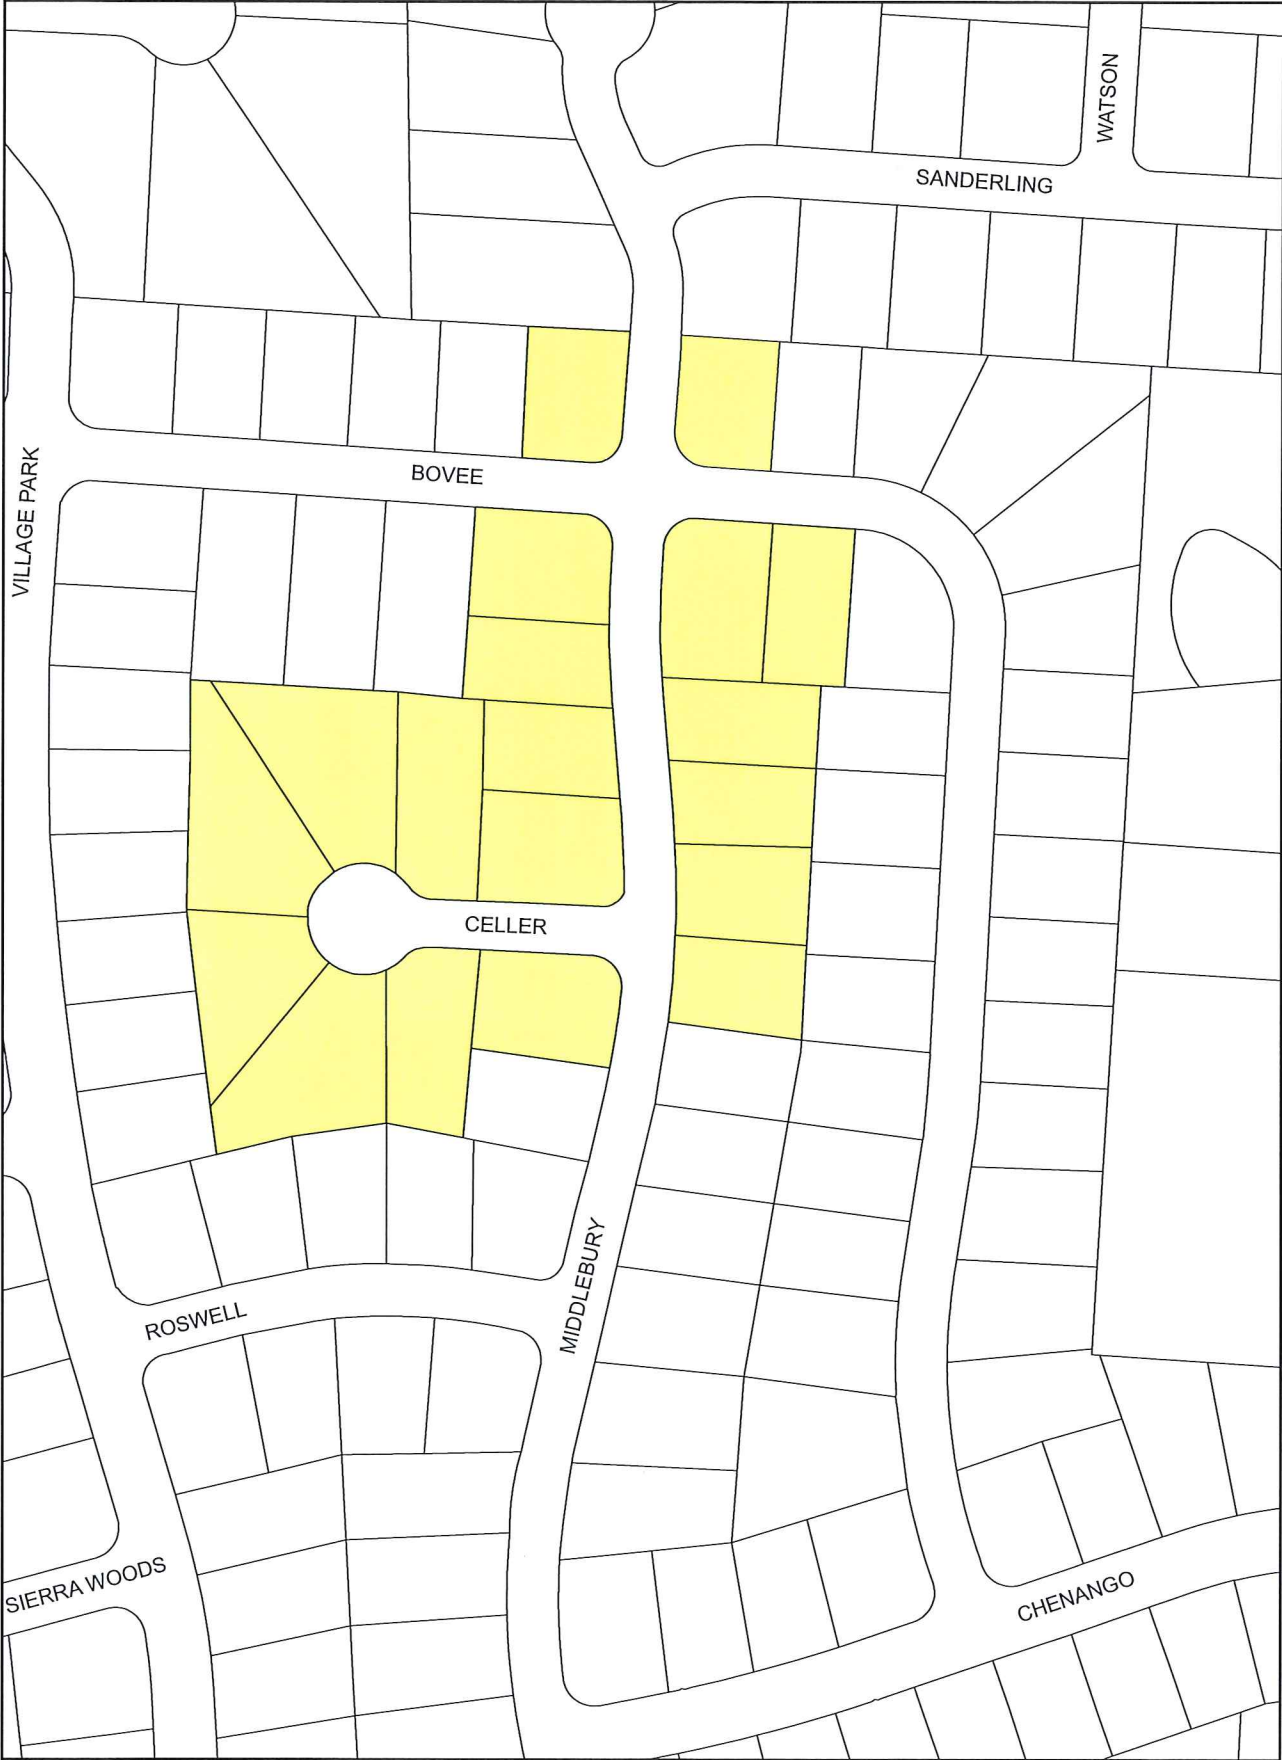

# 2016 Sidewalk Program Primary Area

CITY OF POWELL  
Resolution 2016-12  
Exhibit B

Exhibit B