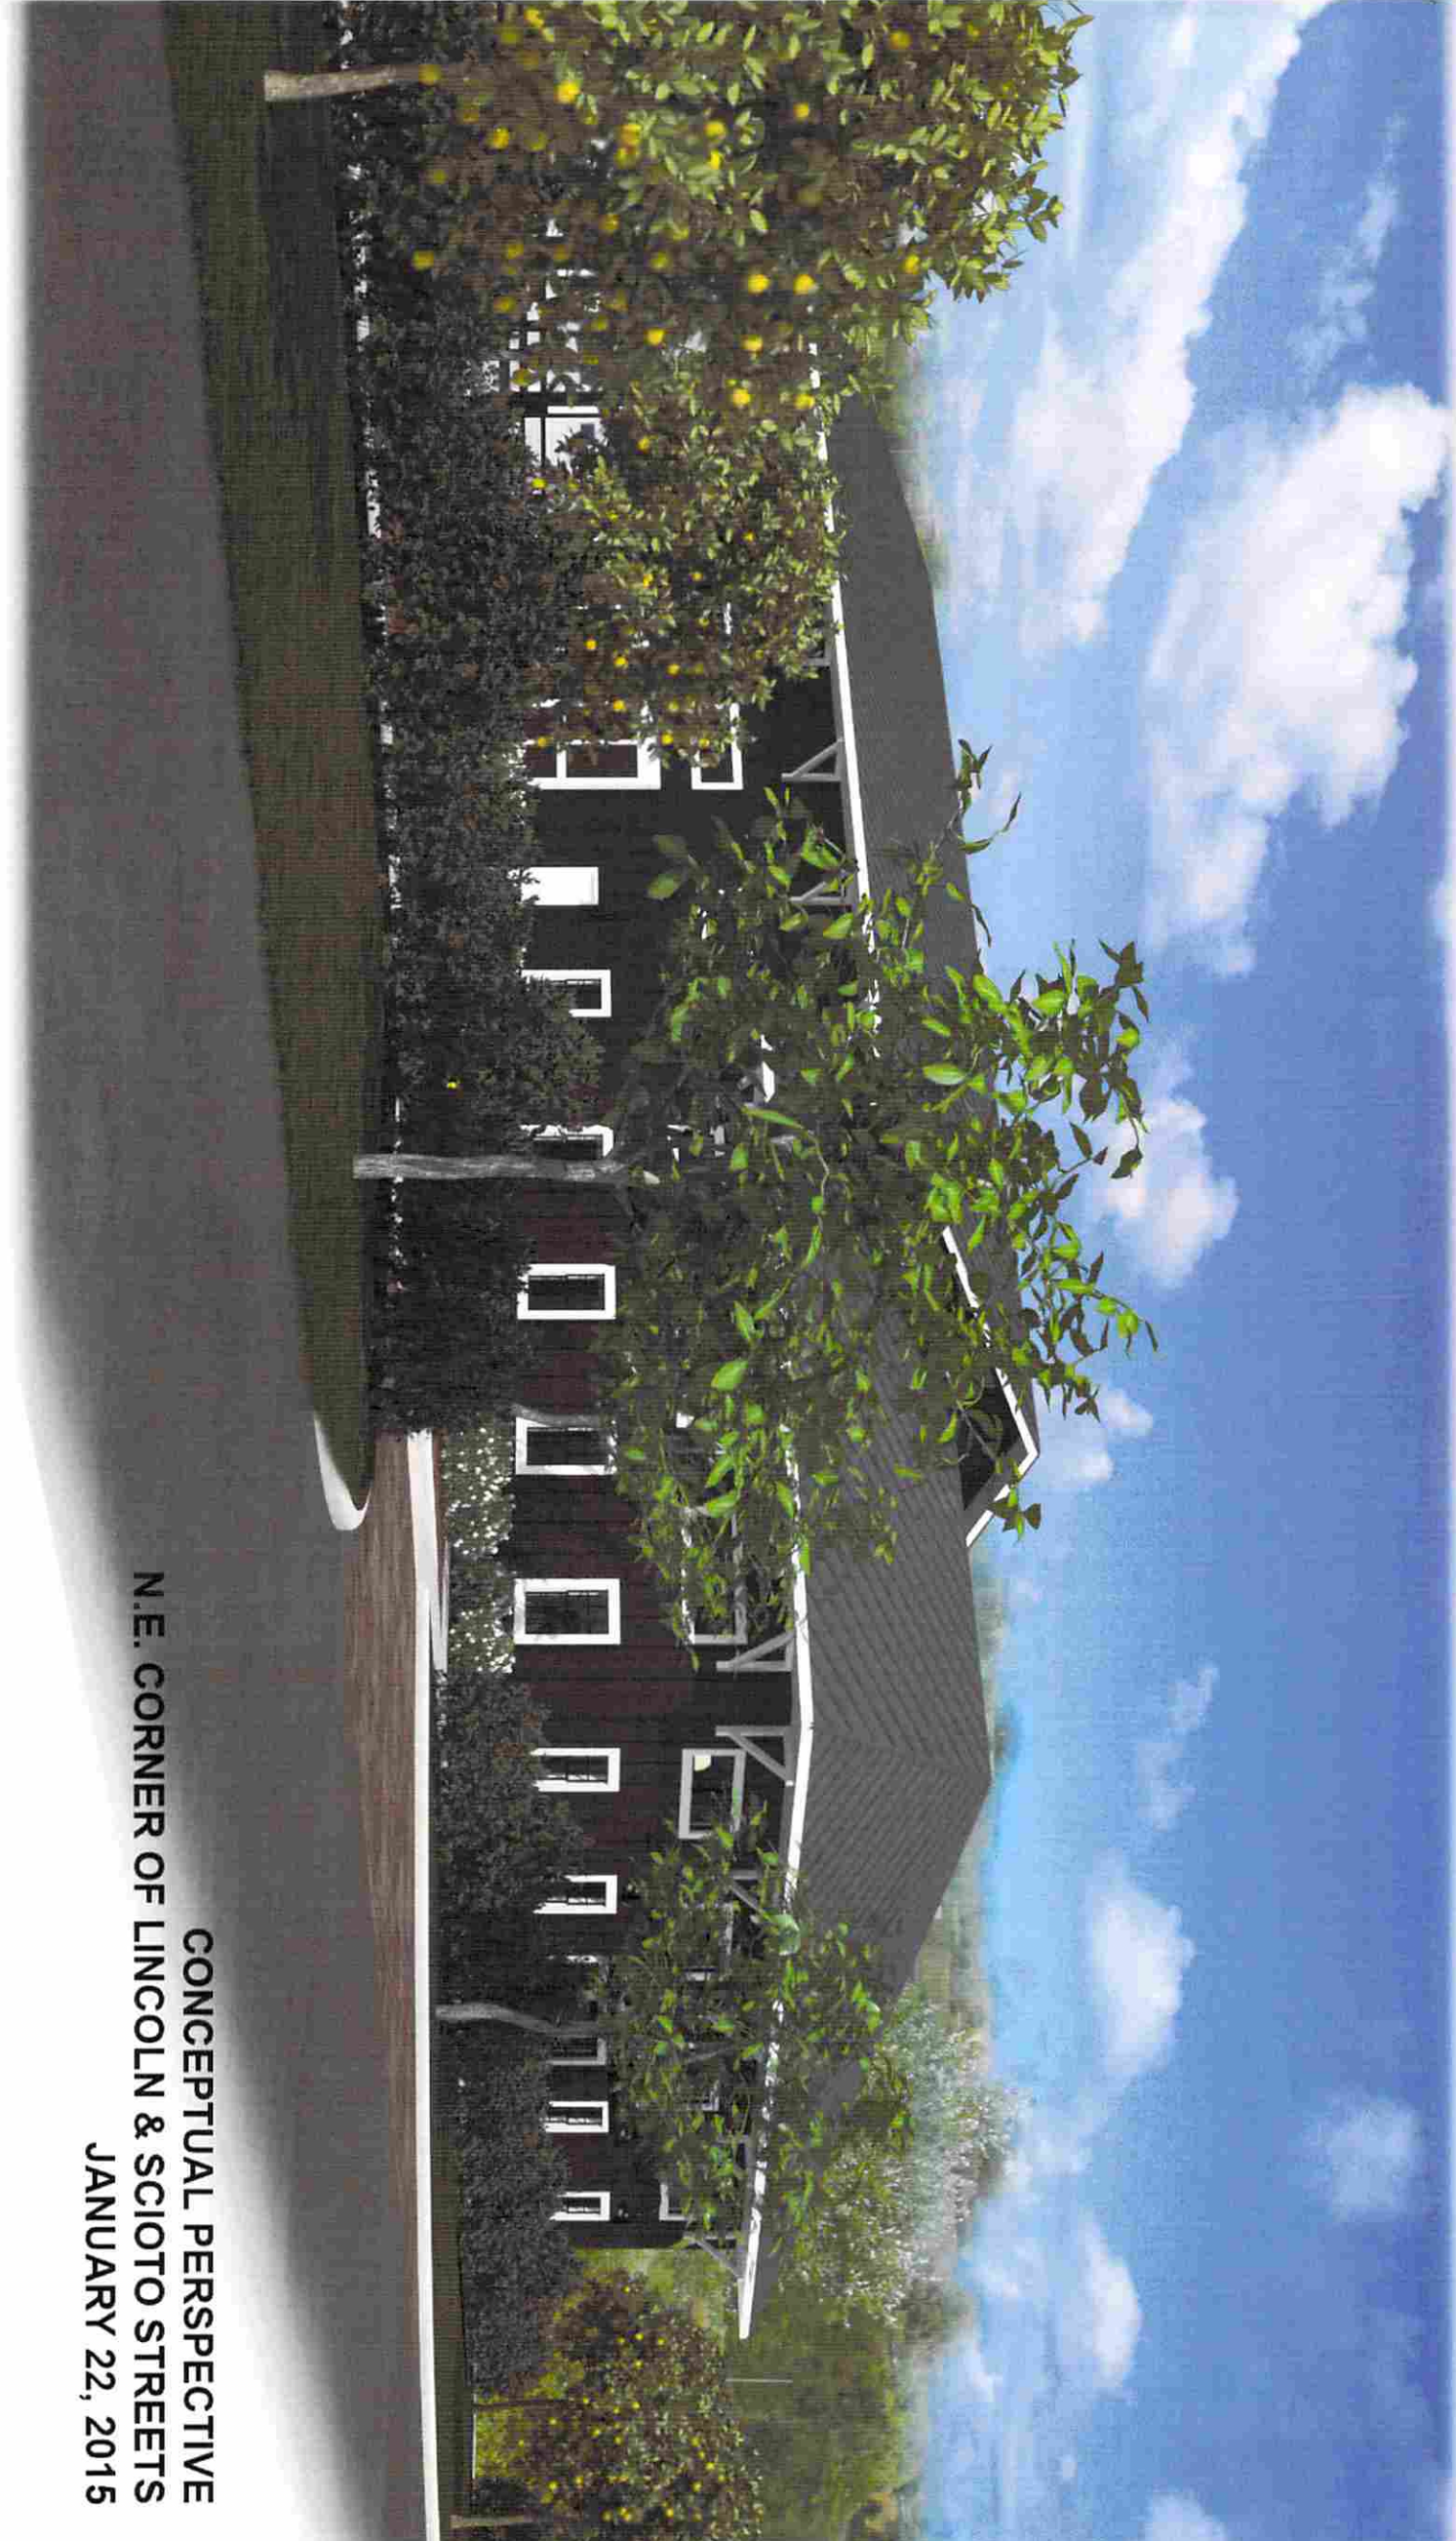

CONCEPTUAL SITE PERSPECTIVES

N.E. CORNER OF LINCOLN & SCIOTO STREETS
CITY OF POWELL, DELAWARE COUNTY, OHIO
JANUARY 22, 2015

**CONCEPTUAL PERSPECTIVE
N.E. CORNER OF LINCOLN & SCIOTO STREETS
JANUARY 22, 2015**

**CONCEPTUAL PERSPECTIVE
N.E. CORNER OF LINCOLN & SCIOTO STREETS
JANUARY 22, 2015**

**CONCEPTUAL PERSPECTIVE
N.E. CORNER OF LINCOLN & SCIOTO STREETS
JANUARY 22, 2015**

**CONCEPTUAL MAIN BUILDING ELEVATIONS
N.E. CORNER OF LINCOLN & SCIOTO STREETS
JANUARY 22, 2015**